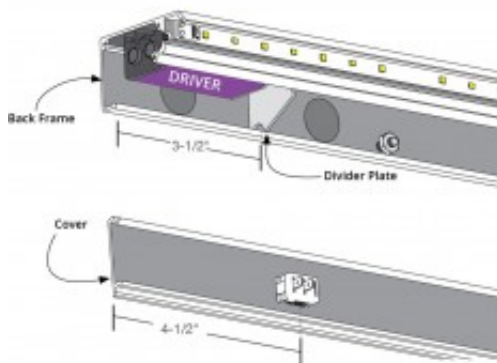

4 Color Temps: 2700k, 3000k, 4000k, 5000k

Description

The Lighted Power Strip combines receptacles and LED lighting into one sleek, multi-purpose fixture perfect for use in the kitchen, office, or anywhere that needs light and power within reach. The DV series has an internal power supply. Everything needed for light and power is built in - just connect Romex wire. Tamper resistant receptacles. Meets 2008 NEC. Mounting hardware included. Requires installation by licensed electrician. Run Two Wires if light part needs a wall switch and or dimmer.

Related Products:

Dimmer

Spec Sheet & Instructions

[Spec Sheet](#)

[Instructions](#)

Product Gallery

WITH Built-in power supply and switch - High light output - 114 watt LEDs

Mount at back of cabinet