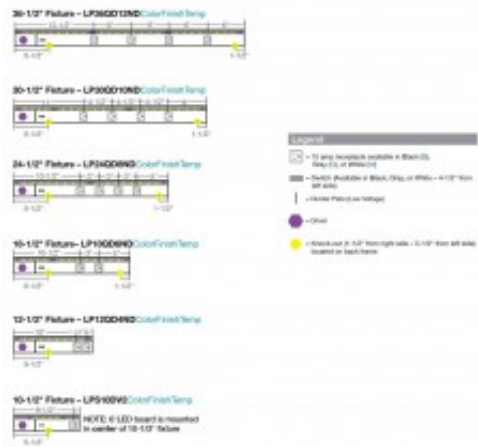

4 Color Temps: 2700k, 3000k, 4000k, 5000k

Description

The Lighted Power Strip combines receptacles and LED lighting into one sleek, multi-purpose fixture perfect for use in the kitchen, office, or anywhere that needs light and power within reach. The DV series has an internal power supply. Everything needed for light and power is built in - just connect Romex wire. Tamper resistant receptacles. Meets 2008 NEC. Mounting hardware included. Requires installation by licensed electrician. Run Two Wires if light part needs a wall switch and or dimmer.

Related Products:

Dimmer

Spec Sheet & Instructions

[Spec Sheet](#)

[Instructions](#)

Product Gallery

WITH Built-in power supply and switch - High light output - 114 watt LEDs

Mount at back of cabinet