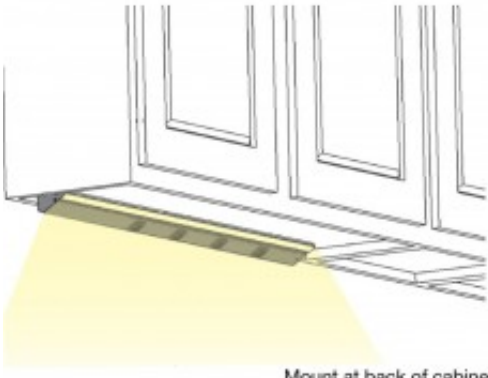

4 Color Temps: 2700k, 3000k, 4000k, 5000k

Description

The Lighted Power Strip combines receptacles and LED lighting into one sleek, multi-purpose fixture perfect for use in the kitchen, office, or anywhere that needs light and power within reach. The DV series has an internal power supply. Everything needed for light and power is built in - just connect Romex wire. Tamper resistant receptacles. Meets 2008 NEC. Mounting hardware included. Requires installation by licensed electrician. Run Two Wires if light part needs a wall switch and or dimmer.

Related Products:

Dimmer

Spec Sheet & Instructions

[Spec Sheet](#)

[Instructions](#)

Product Gallery

WITH Built-in power supply and switch - High light output - 114 watt LEDs

Mount at back of cabinet