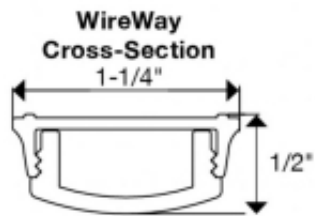

Light fixture Power Supply 12V Wire Chase 90 chase Low Profile Puck

Specs

Item Number	T-CW20G-SOL-1
Gauge	20
Brand	Task Lighting
Finish	Grey
Overall Length	1 ft
Material	Copper
Environment	Dry, Damp, Wet
Operating Temperature	-4°F to 140°F (-20°C to 60°C)
Warranty Period	3 year
Wire Type	Solid
UPC Code	840002561693