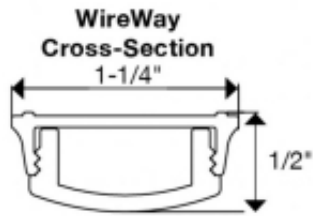

Transformer Wire Chase 48" Wire Chase corner Connection wire