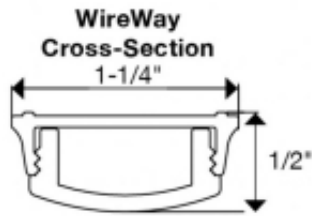

Transformer Wire Chase 48" Wire Chase corner Connection wire