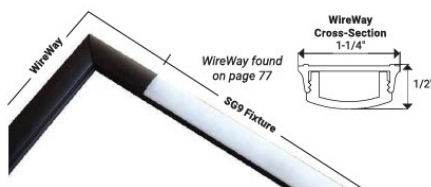

MOUNTING BRACKET COLORS

- Black (B)
- Grey (G)
- White (W)

Info

Item Number
Brand
Width
Beam Angle
CRI
Dimmable
Installation

SG9-ND-F
Task Lighting
1-1/4"
120°
90+
Dimmable with compatible dimmer or dimming system
Surface