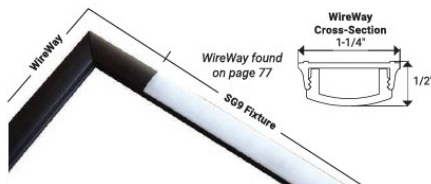

MOUNTING BRACKET COLORS

- Black (B)
- Grey (G)
- White (W)

Info

Item Number

SG9-ND-F

Brand

Task Lighting

Width

1-1/4"

Beam Angle

120°

CRI

90+

Dimmable

Dimmable with compatible dimmer or dimming system

Installation

Surface