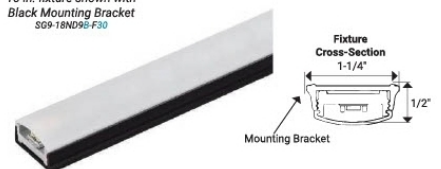

MOUNTING BRACKET COLORS

- Black (B)
- Grey (G)
- White (W)

Info

Item Number

SG9-ND-F

Brand

Task Lighting

Width

1-1/4"

Beam Angle

120°

CRI

90+

Dimmable

Dimmable with compatible dimmer or dimming system

Installation

Surface