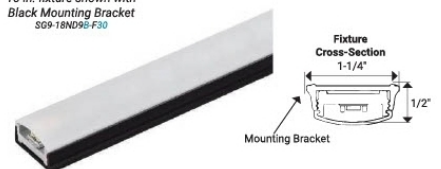

MOUNTING BRACKET COLORS

- Black (B)
- Grey (G)
- White (W)

Info

Item Number
Brand
Width
Beam Angle
CRI
Dimmable
Installation

SG9-ND-F
Task Lighting
1-1/4"
120°
90+
Dimmable with compatible dimmer or dimming system
Surface