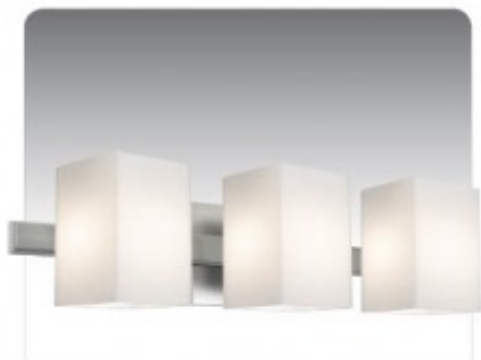

TITO Vanity

Brand: Besa Lighting

Dimensions: 0.00in x 0.00in x 0.00in

Price: \$205.00

Short Description

BESA 4 Sizes: 1 Light, 2 Light, 3 Light, 4 Light [Contact for availability](#), typically ships in 5-10 business days

2 finishes: Chrome, Satin Nickle Shade in Opal Matte

Description

The Tito vanity is a simple, contemporary bath bar featuring handcrafted Opal glass on a low profile plated bracket. Our Opal glass is a soft white cased glass that can suit any classic or modern decor. Opal has a very tranquil glow that is pleasing in appearance. The smooth satin finish on the clear outer layer is a result of an extensive etching process. This modern wall light offers flexible design potential for a variety of bath/vanity decorating schemes.

Lamping

LAMPING

- 60W G9 Halogen Lamp (included)
- 5W LED Replacable source, dimmable (included)

DIMENSIONS

- 2SW: 14.625" L x 5.125" H x 5" D
- 3SW: 22.5" L x 5.125" H x 5" D

- 4SW: 30.375" L x 5.125" H x 5" D