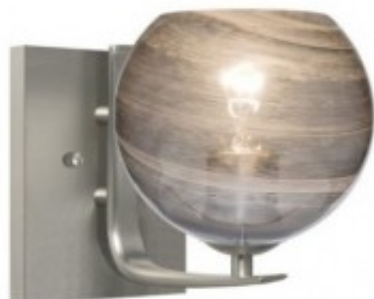

Jilly Sconce

Brand: Besa Lighting

Dimensions: 0.00in x 0.00in x 0.00in

Price: \$185.00

Short Description

BESA ***** **3 Colors:** Amber, Smoke, Clear Call for availability, Typically ships in 5 to 10 days

Description

The Jilly Clear Vapor Vanity is a contemporary bath design composed of a transparent globe glass, with a mysterious vapor-like patterning throughout the glass to partially conceal the inner portion of the shade. The play of light through the vapor decor makes for a pleasing optical affect, enhanced by the exposed light source positioned inside the shade.

Related Products:

Jilly Pendant

Specs

[Spec Sheet](#)

[Instructions](#)

DIMENSIONS

- 6.5" L x 7.5" H x 7.5" D

FINISHES

- Bronze
- Satin Nickel