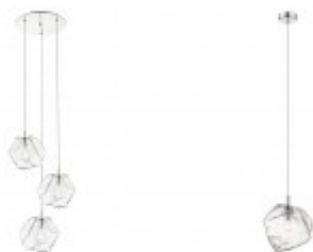

# BOULDER 3 Light Pendant

**Brand:** Access Lighting

**Dimensions:** 6.75in x 6.75in x 13.00in

**Price: \$84.00**

## Short Description

**ACCESS LIGHTING** 2 Sizes: 3 Light canopy, Single Pendant LED

## Description

Single pendant, or 3 light pendant with simulated blocks of ice, hardware in Mirrored Stainless Steel, LED lamp Included.

**Other Fixtures in the Boulder family: Call for price**

**SemiFlush Sconce Vanity**

## Specs

Family	<a href="#">Boulder</a>
Stock Number	63127LEDDLDP-MSS/CLR
Fixture Finish	Mirrored Stainless Steel
Glass	<a href="#">Clear</a>
Voltage	<a href="#">120v</a>
Environmental Restriction	Dry
Restricted Location	Ceiling
Dimmable	<a href="#">Yes</a>
Dimmer Type	<a href="#">ELV</a>
Lamp Quantity	3
Lamp Wattage	5 W
Base Type	<a href="#">E-26</a>
Lamp Type	ST19 (RLED)
Kelvin	2200 K
Non Lumens	1140 Lm
Total Wattage	120v
Lumens per Watt	76. Lm/W
Lamp Supplied	Yes
Fixture Material	Metal
Shade Material	<a href="#">Glass</a>
Fixture Height	40.25
Fixture OA Height	42-130.75
Fixture Diameter	23.5
Shade Length	12
Shade Width	12
Shade Height	10.25
Canopy Height	1
Canopy Diameter	14.25