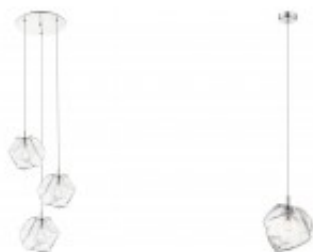

BOULDER 3 Light Pendant

Brand: Access Lighting

Dimensions: 6.75in x 6.75in x 13.00in

Price: \$84.00

Short Description

ACCESS LIGHTING 2 Sizes: 3 Light canopy, Single Pendant LED

Description

Single pendant, or 3 light pendant with simulated blocks of ice, hardware in Mirrored Stainless Steel, LED lamp Included.

Other Fixtures in the Boulder family: Call for price

SemiFlush Sconce Vanity

Specs

Family	Boulder
Stock Number	63127LEDDLDP-MSS/CLR
Fixture Finish	Mirrored Stainless Steel
Glass	Clear
Voltage	120v
Environmental Restriction	Dry
Restricted Location	Ceiling
Dimmable	Yes
Dimmer Type	ELV
Lamp Quantity	3
Lamp Wattage	5 W
Base Type	E-26
Lamp Type	ST19 (RLED)
Kelvin	2200 K
Non Lumens	1140 Lm
Total Wattage	120v
Lumens per Watt	76. Lm/W
Lamp Supplied	Yes
Fixture Material	Metal
Shade Material	Glass
Fixture Height	40.25
Fixture OA Height	42-130.75
Fixture Diameter	23.5
Shade Length	12
Shade Width	12
Shade Height	10.25
Canopy Height	1
Canopy Diameter	14.25

Family	Boulder
Stock Number	63128LEDDLDP-MSS/CLR
Fixture Finish	Chrome
Glass	Clear
Voltage	120v
Environmental Restriction	Dry
Restricted Location	Ceiling
Dimmable	Yes
Dimmer Type	ELV
Lamp Quantity	1

Lamp Wattage	4.5 W
Base Type	G9
Lamp Type	G9 (RLED)
Kelvin	3000 K
Non Lumens	450 Lm
Total Wattage	120v
Lumens per Watt	100. Lm/W
Lamp Supplied	Yes
Fixture Material	Metal
Shade Material	Glass
Fixture Length	6.75
Fixture Width	6.75
Fixture Height	13
Fixture OA Height	15-127
Shade Length	6.75
Shade Width	5.75
Shade Height	5.75
Canopy Height	1
Canopy Diameter	4.75